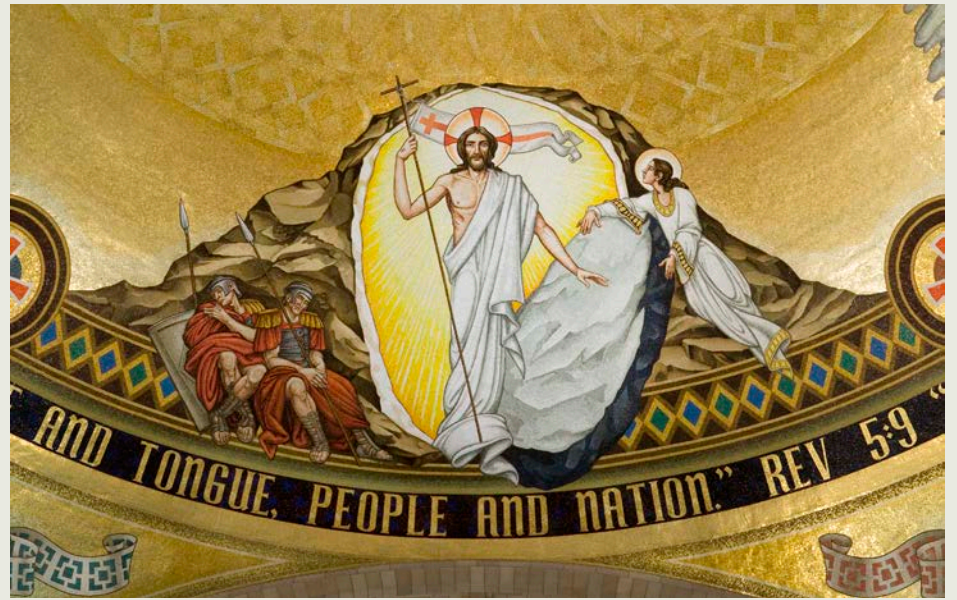

2006

The Redemption Dome Mosaic

Washington, DC
Anthony J. Segreti, AIA
2006

The Knights of Columbus Incarnation Dome

The Knights of Columbus Incarnation Dome

The Trinity Dome Mosaic

Washington, DC
Anthony J. Segreti, AIA
2017