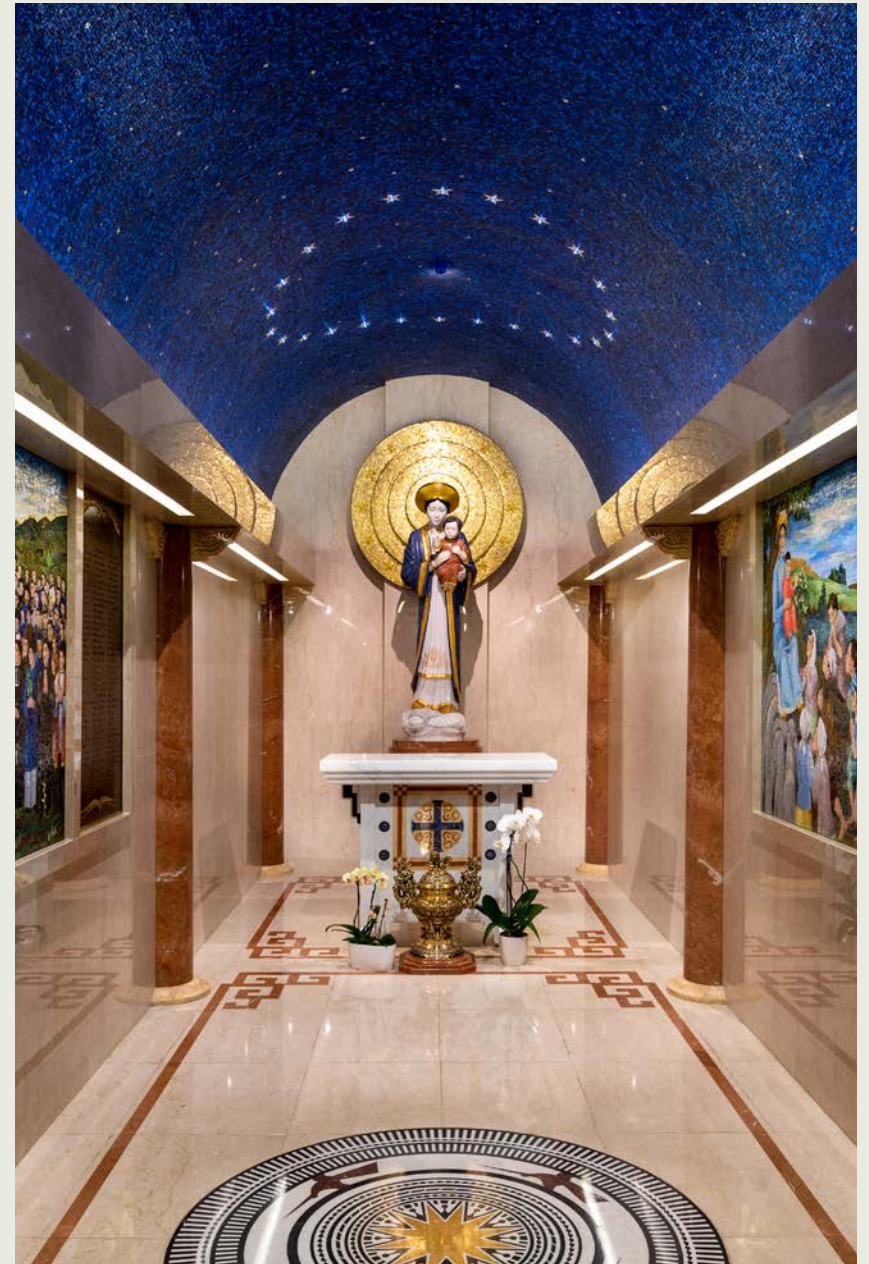

Our Lady of La Vang Chapel mosaics

Washington, DC
Anthony J. Segreti, AIA / St Jude Studio
2006