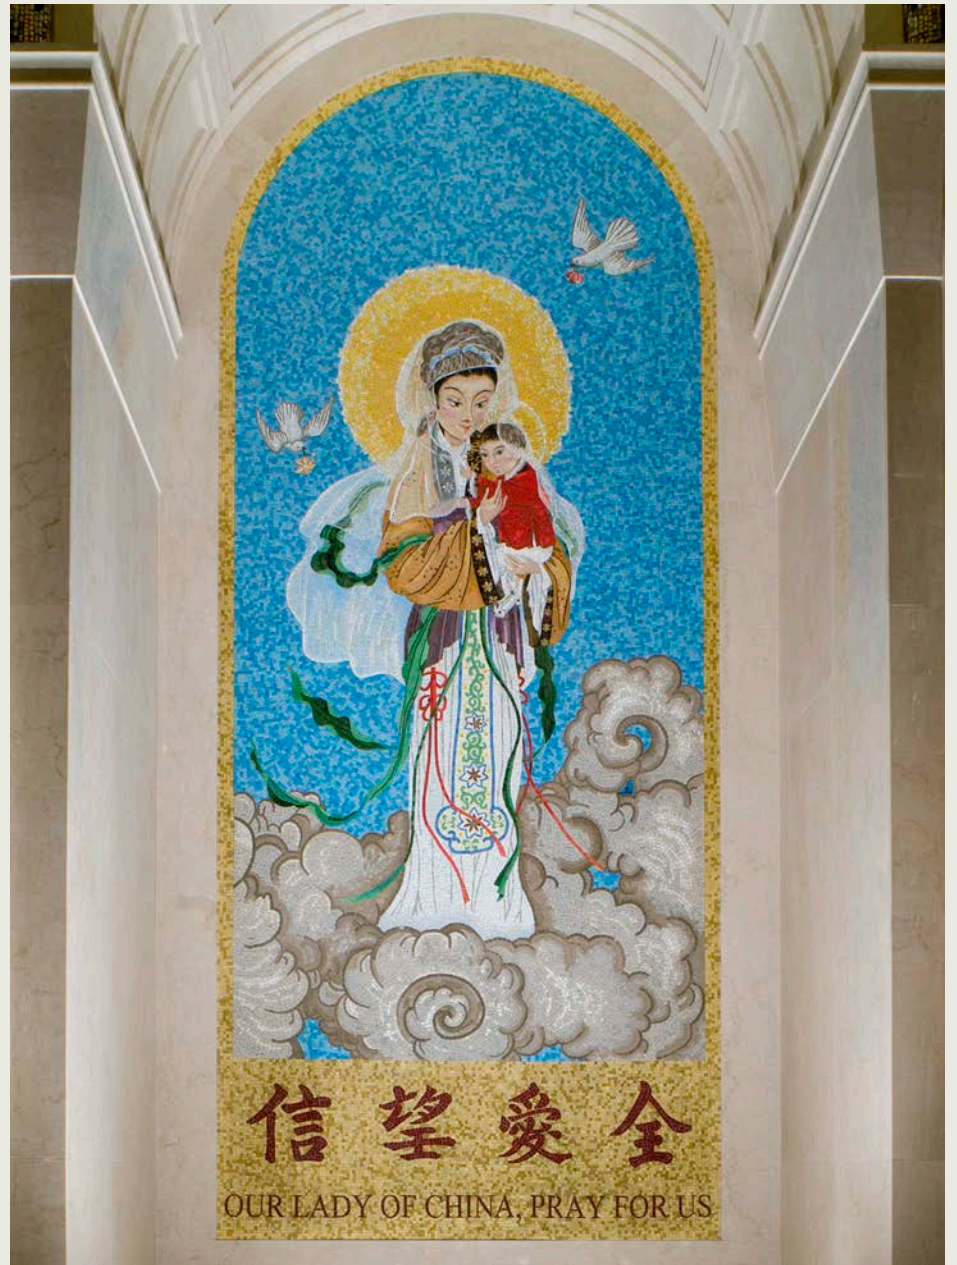

Rugo collection
Rugo Stone LLC Design
2019

Organ Loft Vaulted ceiling

Washington, DC
Anthony J. Segreti, AIA
2013

Our Lady of China mosaic

Washington, DC
Anthony J. Segreti, AIA
2006

Our Lady of Perpetual Hope mosaic