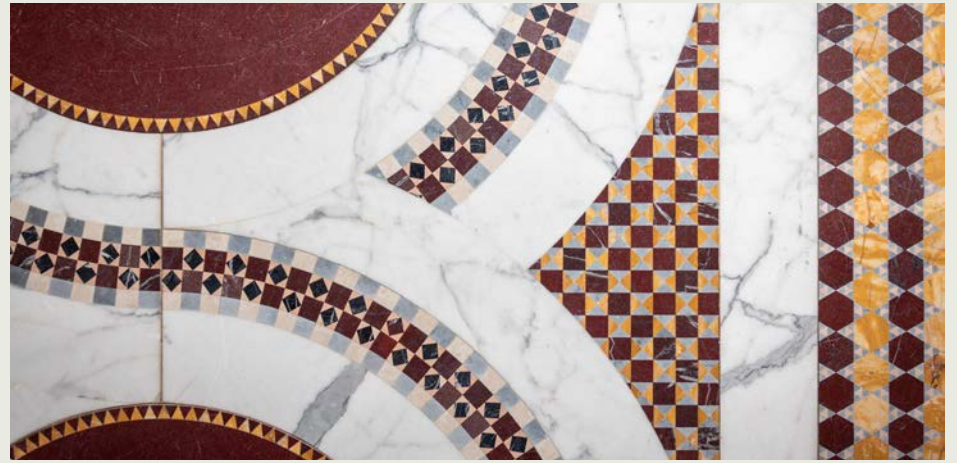

Our Lady of Pompei Italian Chapel

Washington, DC
Anthony J. Segreti, AIA
2008