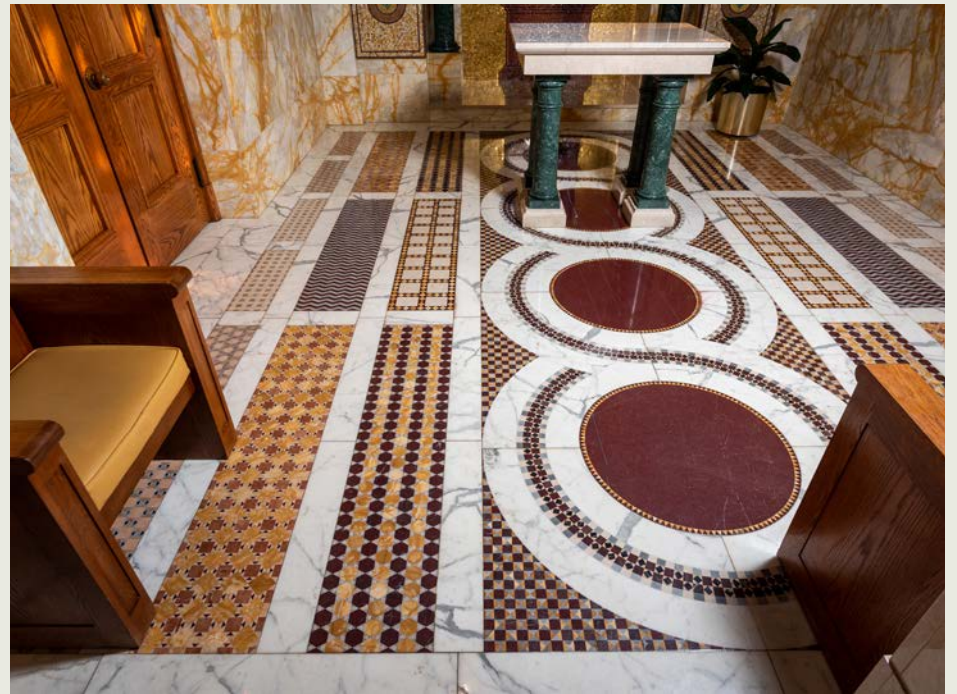

Our Lady of Pompei Italian Chapel

Washington, DC
Anthony J. Segreti, AIA
2008