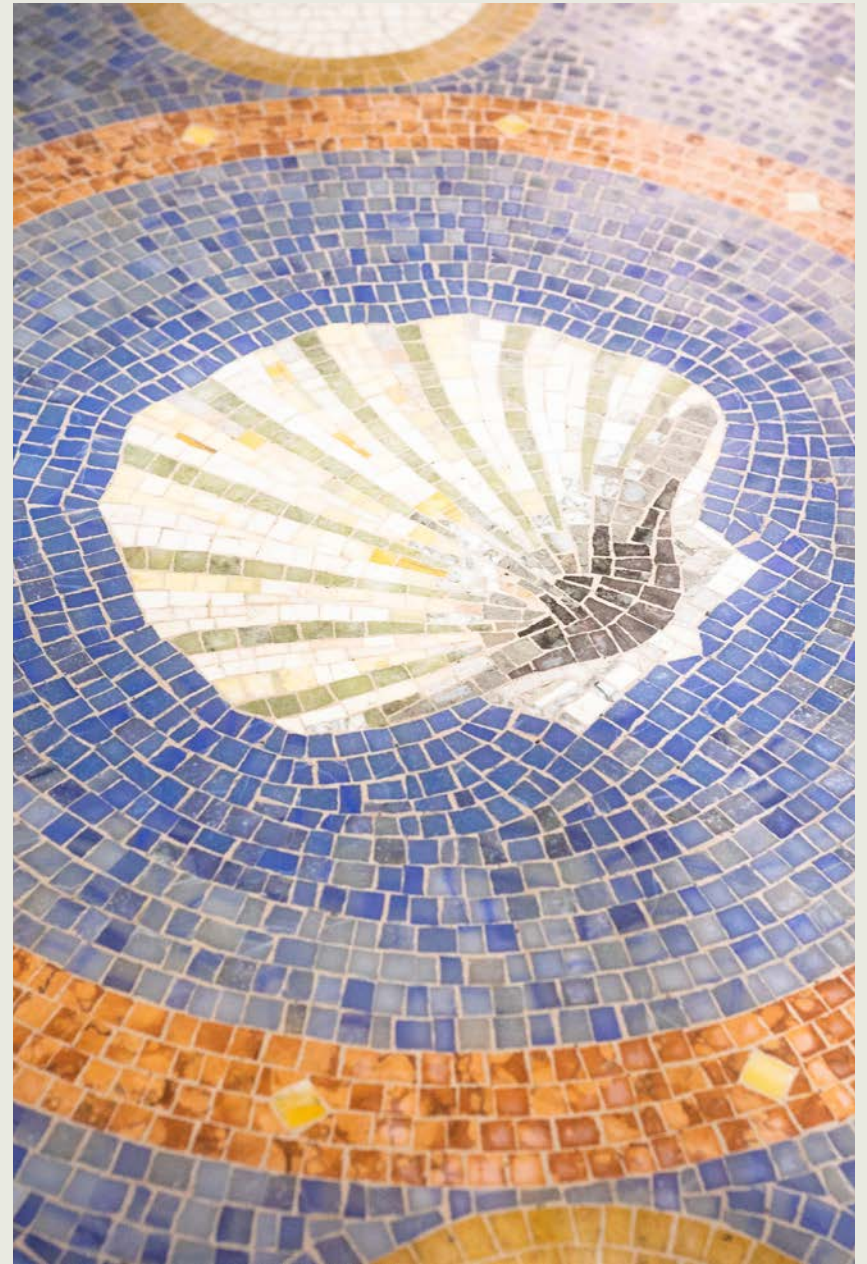

Saint Columbo mosaic

Washington, DC

Rugo Stone

2022