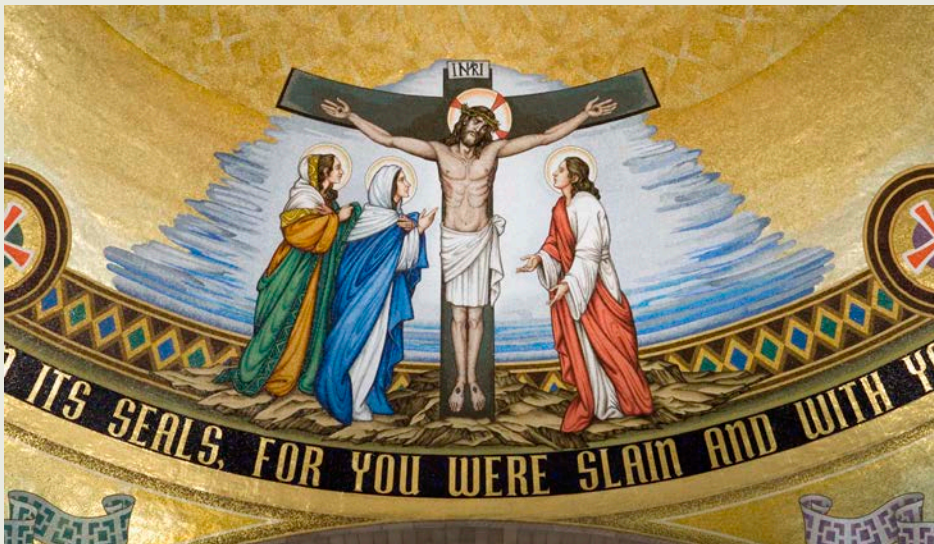

The Redemption Dome Mosaic

Washington, DC
Anthony J. Segreti, AIA

2006