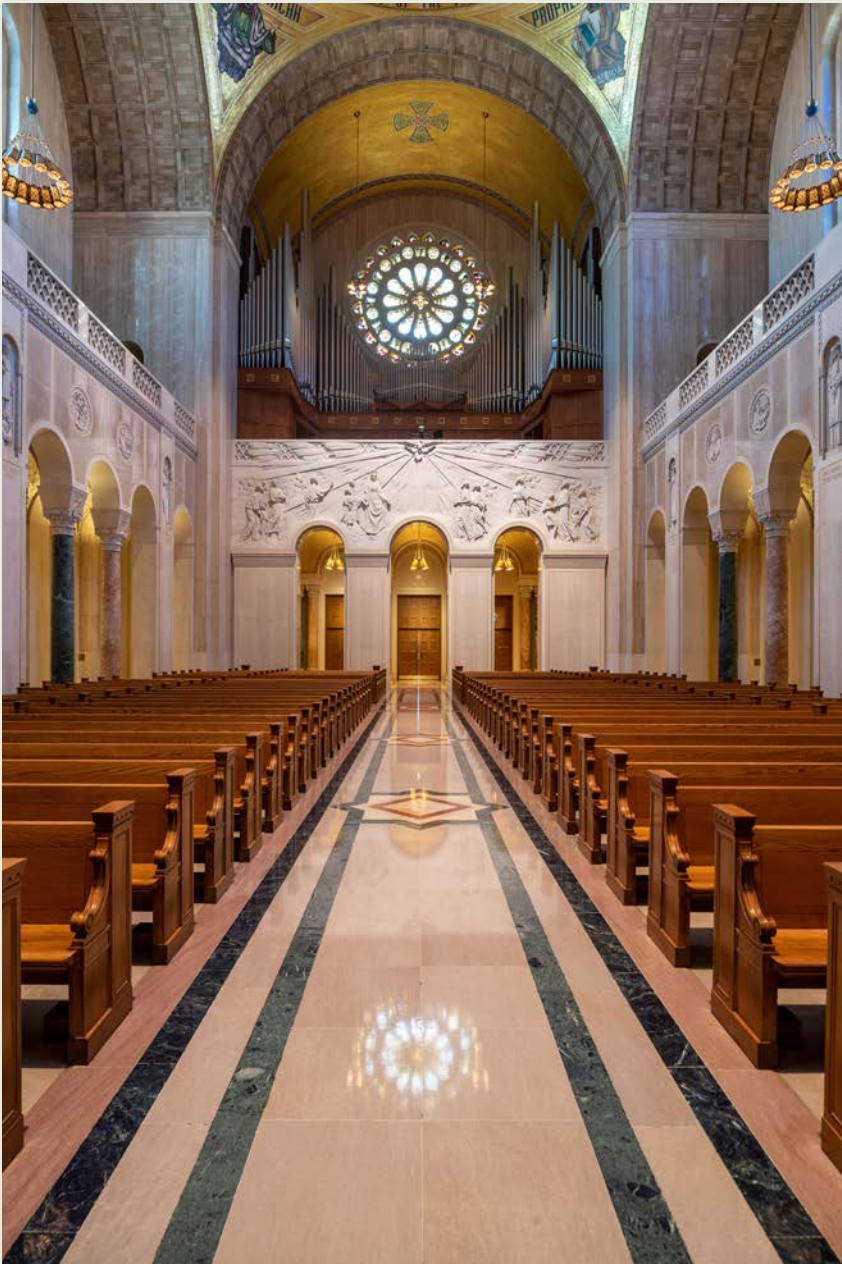

Organ Loft Vaulted ceiling