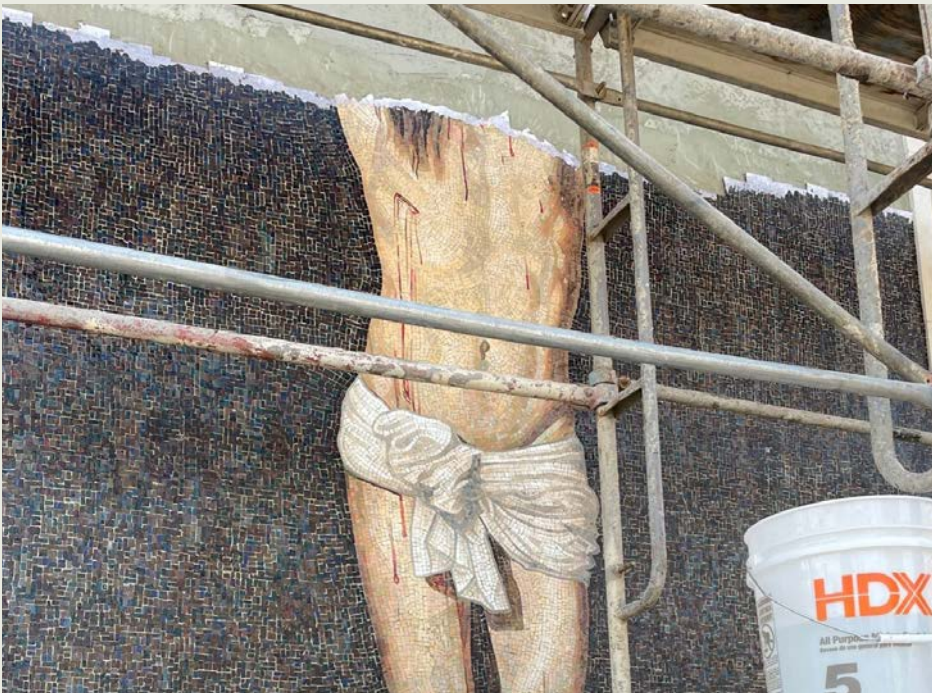

Our Lady of Hungary Chapel

Washington, DC
Anthony J. Segreti, AIA

2015

Cathedral of the Sacred Heart, altar mosaics, wall panels

Crucifixion mosaic
(Installation only for client mosaic)

Los Angeles, CA
2021