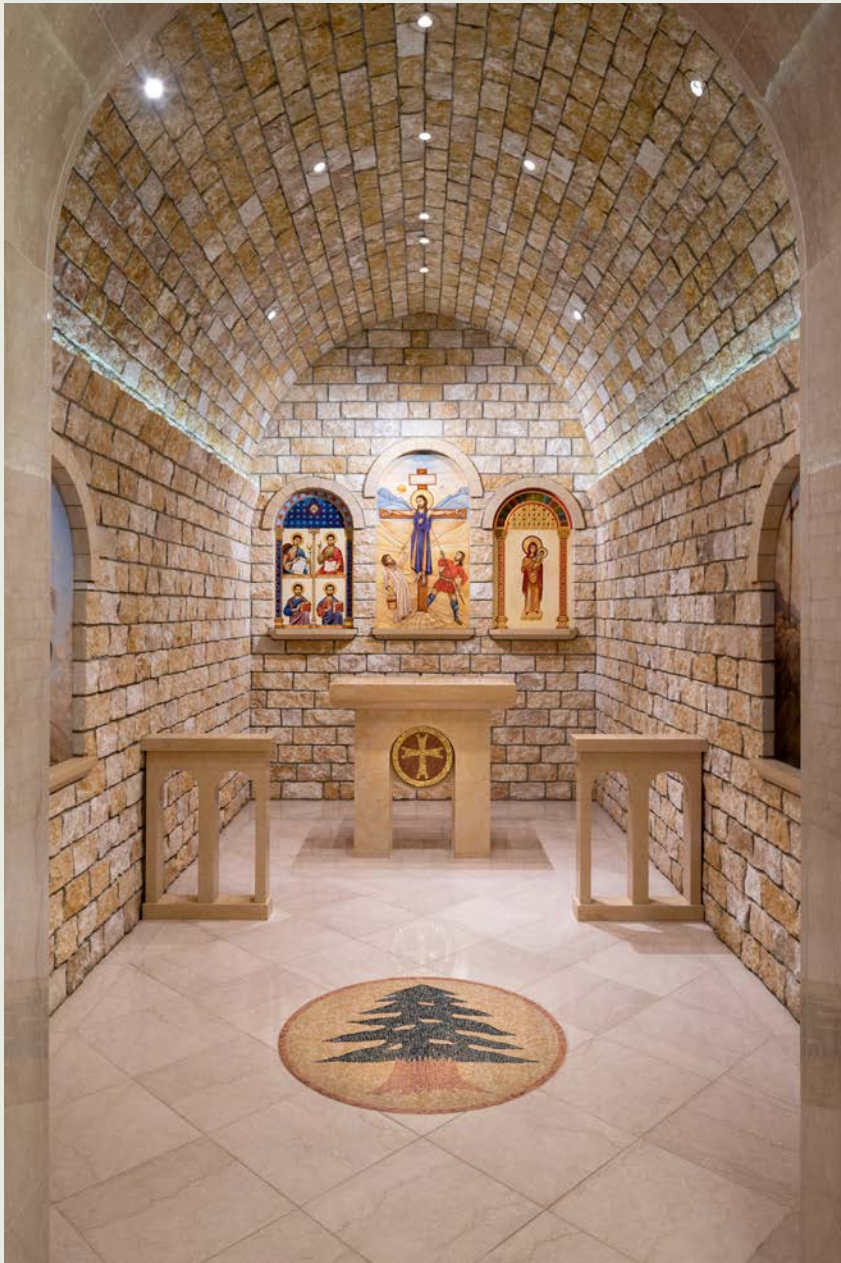

Charlottesville, VA
Eric Bootsma Architect
2018

Our Lady of Carmel mosaic installation

Our Lady Grace of Montenero

Washington, DC
Anthony J. Segreti, AIA
2009

Coat of Arms

Washington, DC
Rugo Stone LLC Design
2020