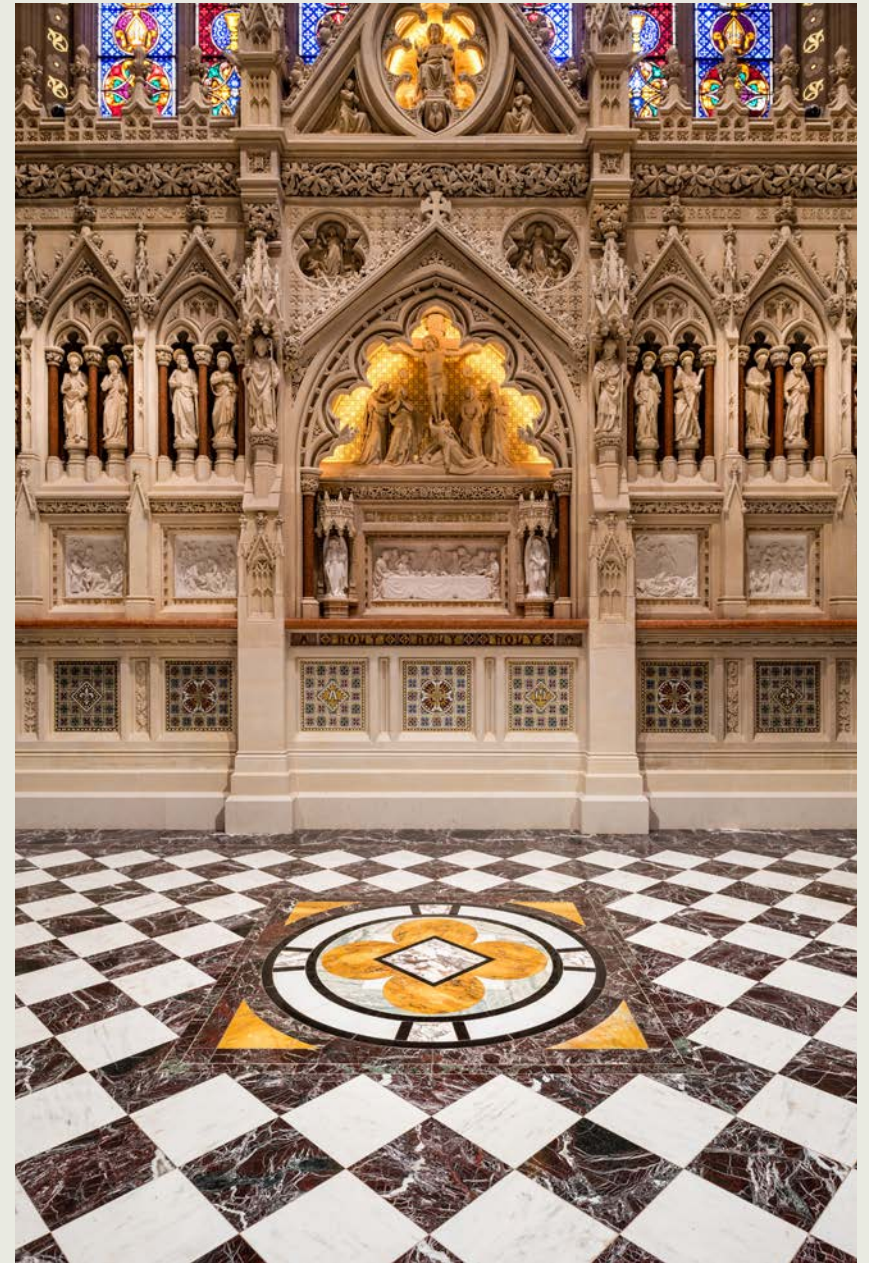

List of Completed Mosaic Projects

Trinity Wall Street	4	St Monica Catholic Church	26	Christ Icon, Byzantine style	42
Our Lady of La Vang Chapel mosaics	6	Latrobe Hotel mosaic floor	27	Saint Wencelaus Mosaic Baptismal font	43
The Redemption Dome Mosaic	8	Commodore Uriah P. Levy Jewish Chapel	28	Saint Columbo mosaic	44
The Knights of Columbus Incarnation Dome	11	Ostia, replica of Roman mosaic	29	Christ icon, famous artist, Guido Reni	45
The Trinity Dome Mosaic	13	Giuseppe Verde portrait mosaic	30	Christendom College Mosaic, altar & font	46
Narthex mosaic ceiling	15	Organ Loft Vaulted ceiling	31	Our Lady of Guadalupe	48
1800 K Street NW, Contemporary Office signage walls	16	Our Lady of China mosaic	32	Holy Comforter Catholic Church, mosaic altar in lay	49
Our Lady of Pompei Italian Chapel	17	Our Lady of Perpetual Hope mosaic	33	Our Lady of Carmel mosaic installation	50
Our Lady of Hungary Chapel	19	The Roman Catholic Parish of St James the Greater	34	Our Lady Grace of Montenero	51
Cathedral of the Sacred Heart, altar mosaics, wall panels	21	Dominican House of studies, marble floor COA mosaic	35	Coat of Arms	52
Crucifixion mosaic	22	Our Lady of La Salette mosaic	36	Our Lady of Lebanon Chapel, Maronite	53
Blessed Frederic Ozanam Portrait Mosaic	23	Saint Ann Catholic Church	37	Jordanian Tree of Life Mosaic	54
Saint John Paul II bust	24	Rosary Walk and Garden mosaics	38	St. Ann Catholic Church Mosaic	55
Milken Center mosaic floor	25	Basilica of the Co-Cathedral of the Sacred Heart, COA	41		

Trinity Wall Street

New York, NY
Murphy Burnham & Buttrick Architects
2019