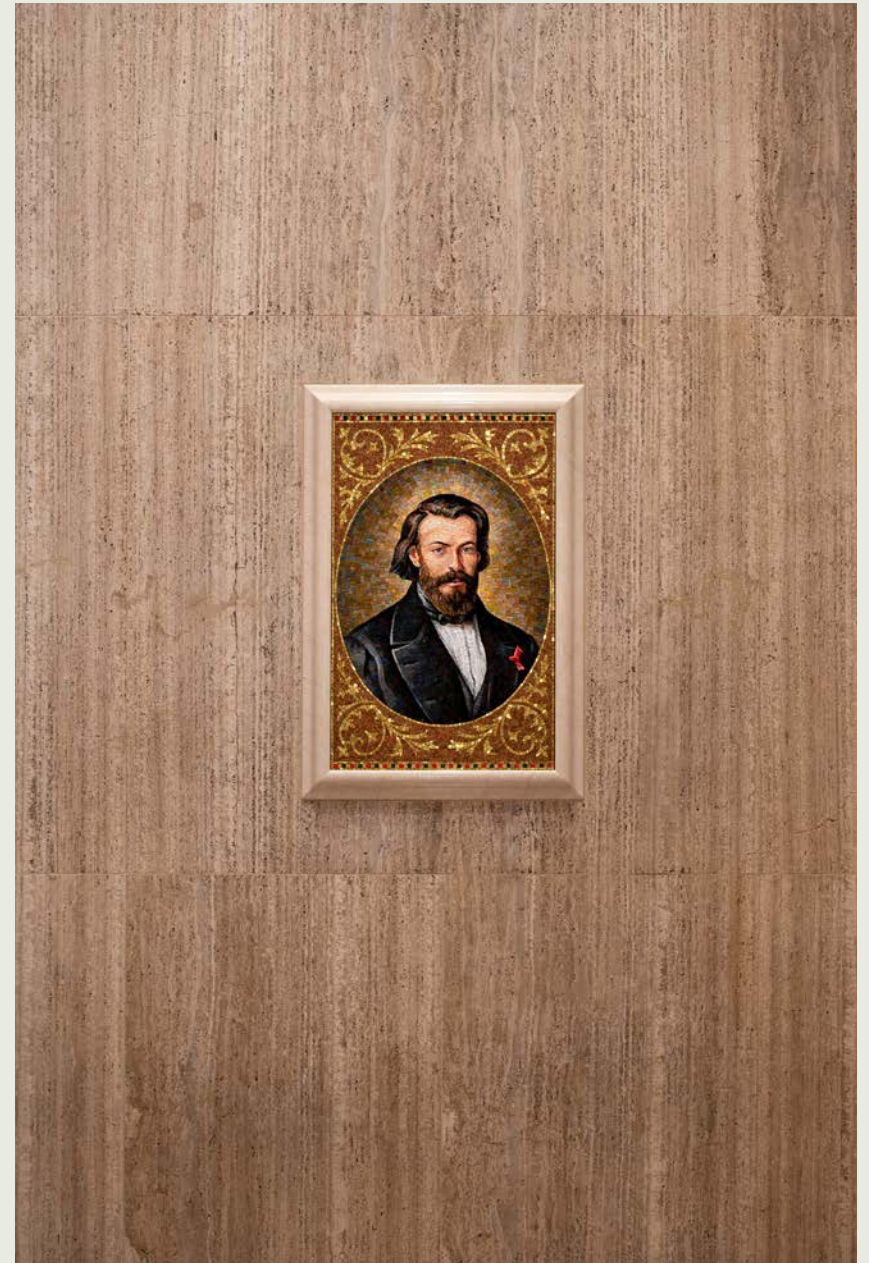

Our Lady of Hungary Chapel

Washington, DC
Anthony J. Segreti, AIA

2015

Cathedral of the Sacred Heart, altar mosaics, wall panels

Crucifixion mosaic
(Installation only for client mosaic)

Los Angeles, CA
2021

Blessed Frederic Ozanam Portrait Mosaic

Washington, DC
Trvisanutto Giovanni SRL
2020

Saint John Paul II bust

Washington, DC
Anthony J. Segreti, AIA

2013

Milken Center mosaic floor

St Monica Catholic Church

Latrobe Hotel mosaic floor