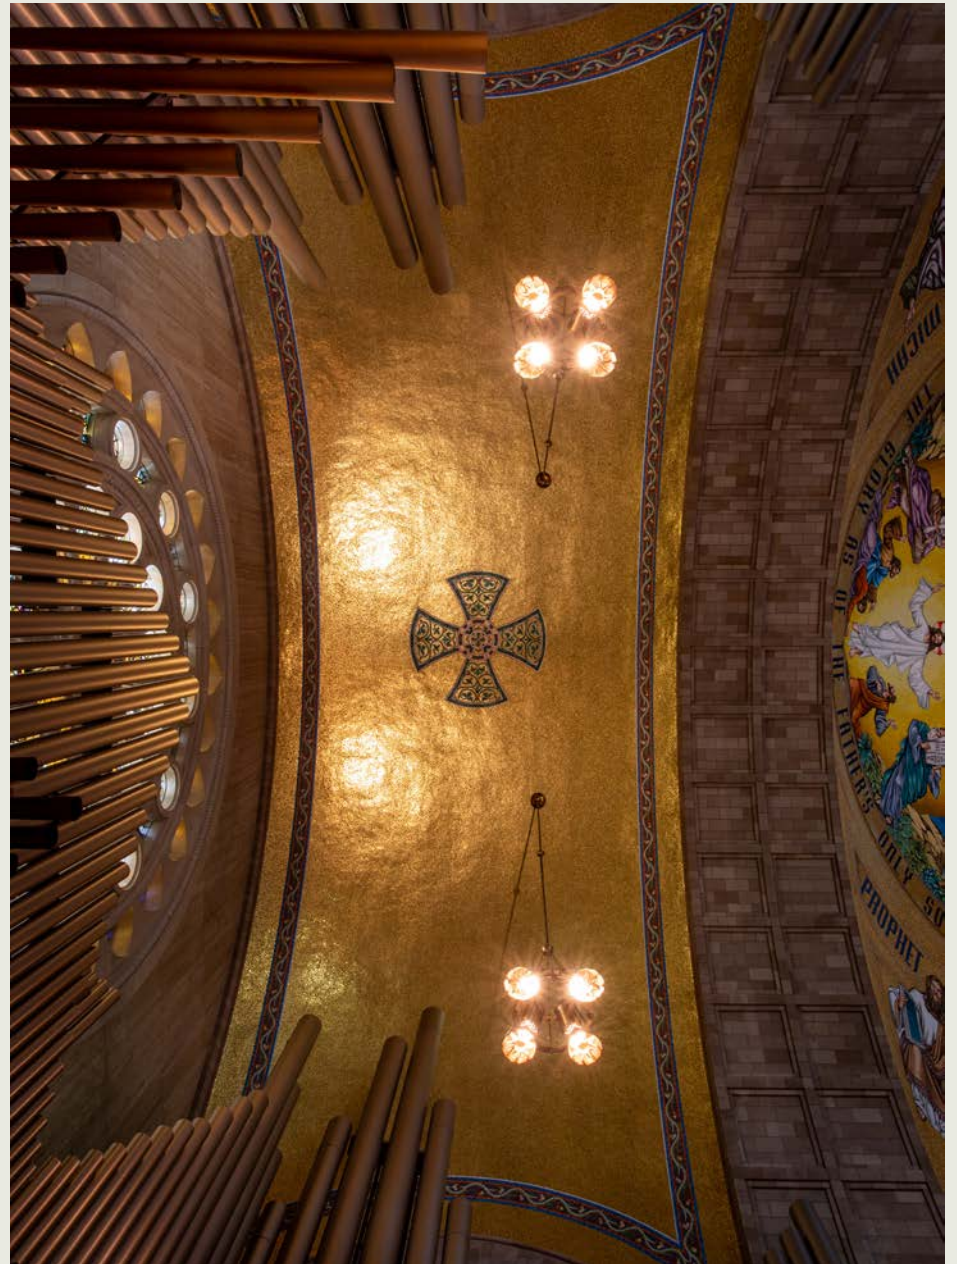

Washington, DC
Anthony J. Segreti, AIA
2013