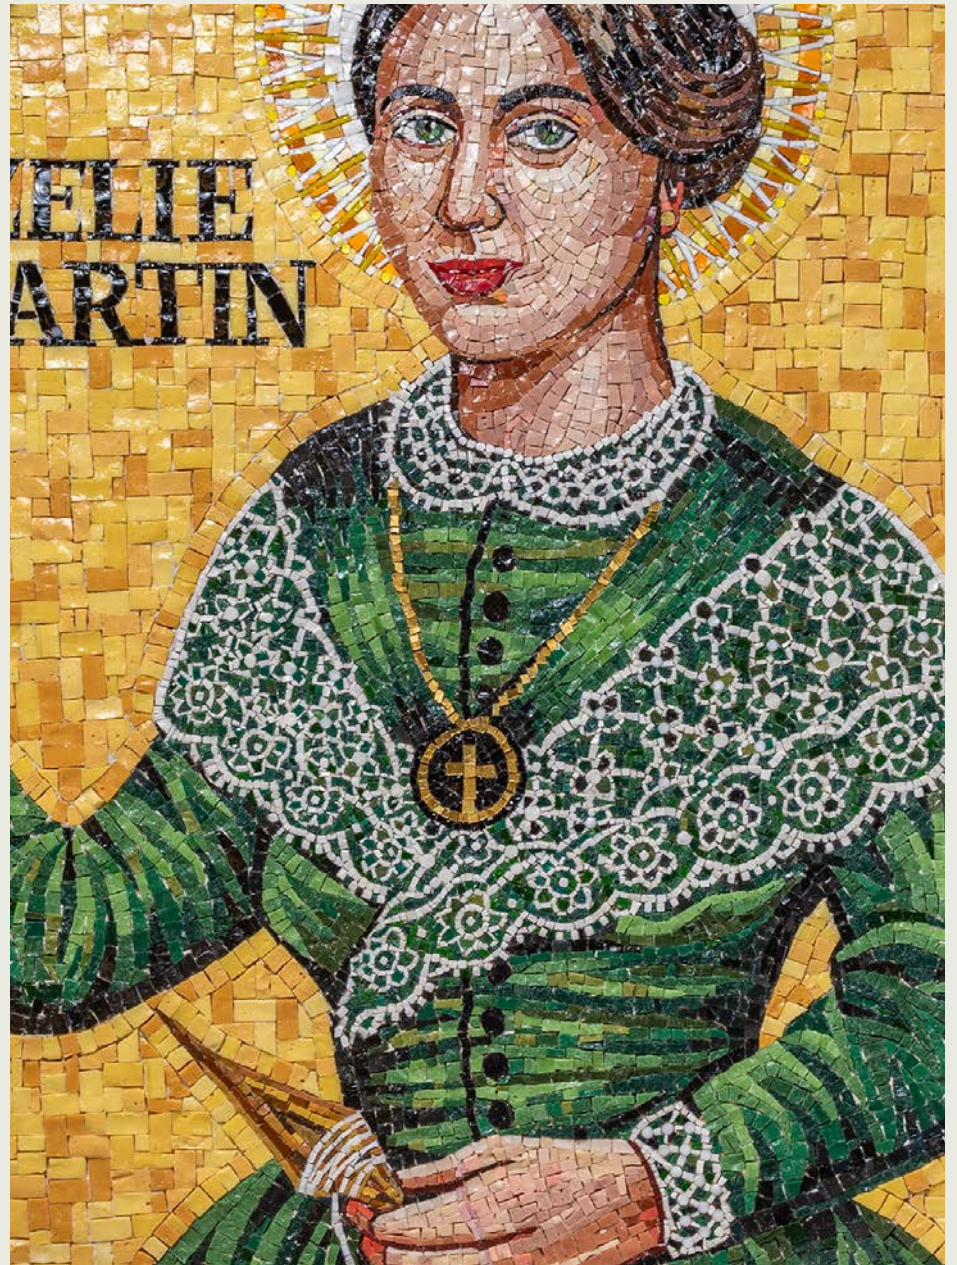

The Roman Catholic Parish of St James the Greater