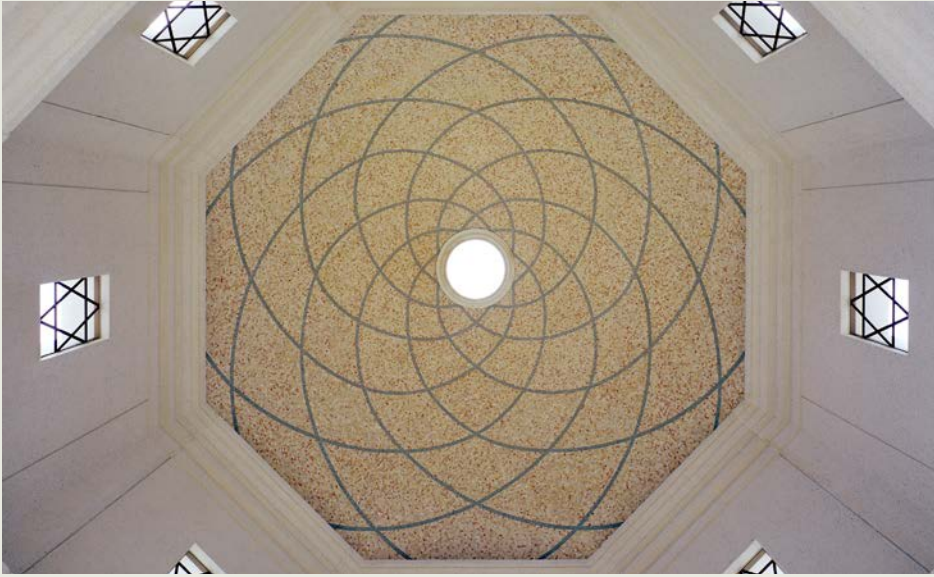

Commodore Uriah P. Levy Jewish Chapel

Annapolis, MD
Boggs & Partners
2005